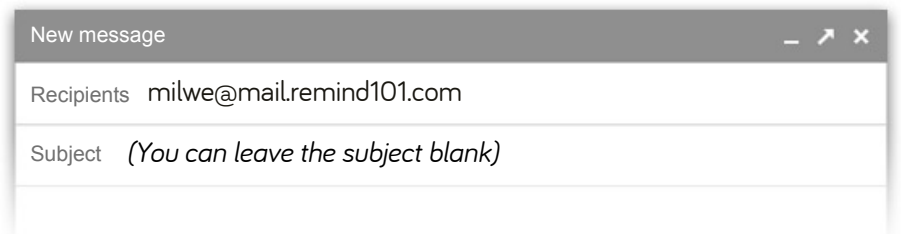

WHAT IS REMIND101 AND WHY IS IT SAFE?

Remind101 is a one-way text messaging and email system. With Remind101, all personal information remains completely confidential. Teachers will never see your phone number, nor will you ever see theirs.

Visit www.remind101.com to learn more.